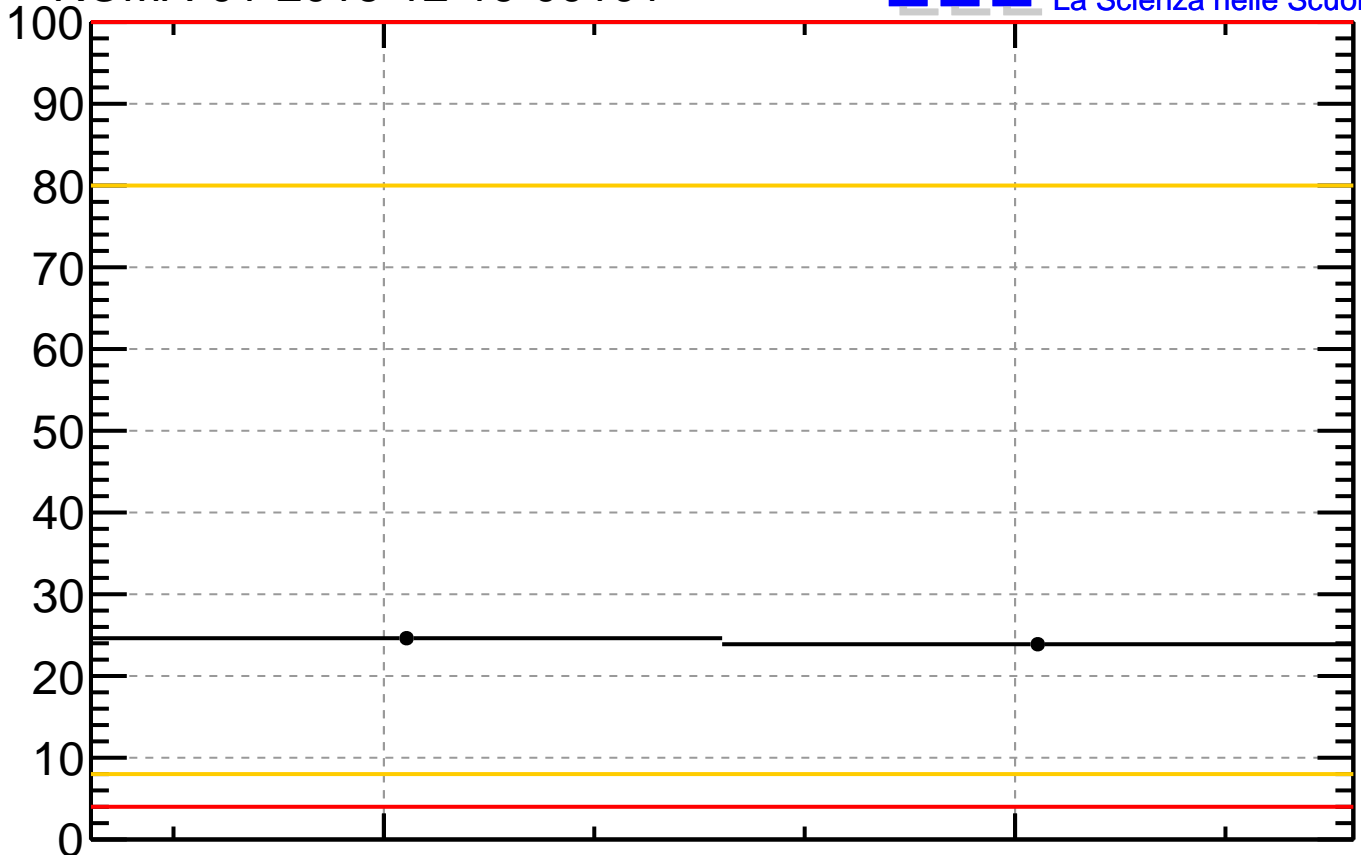

ROMA-01-2016-12-19-00101

Rate events with hits [Hz]

19/12/16
15:23:00

19/12/16
15:24:00