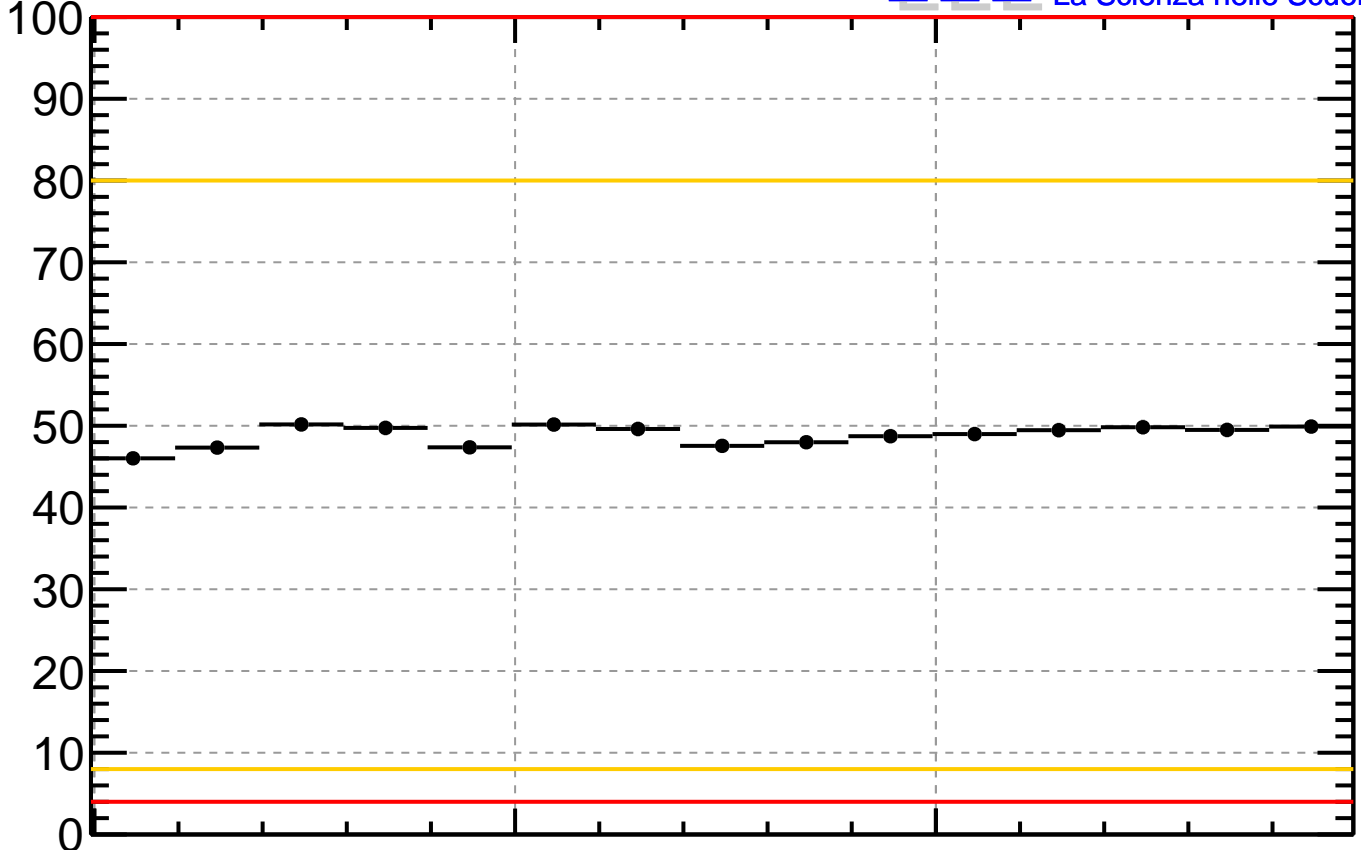

LNLE-01-2023-08-13-00090

Rate events with hits [Hz]

13/08/23
21:20:00

13/08/23
21:25:00

13/08/23
21:30:00