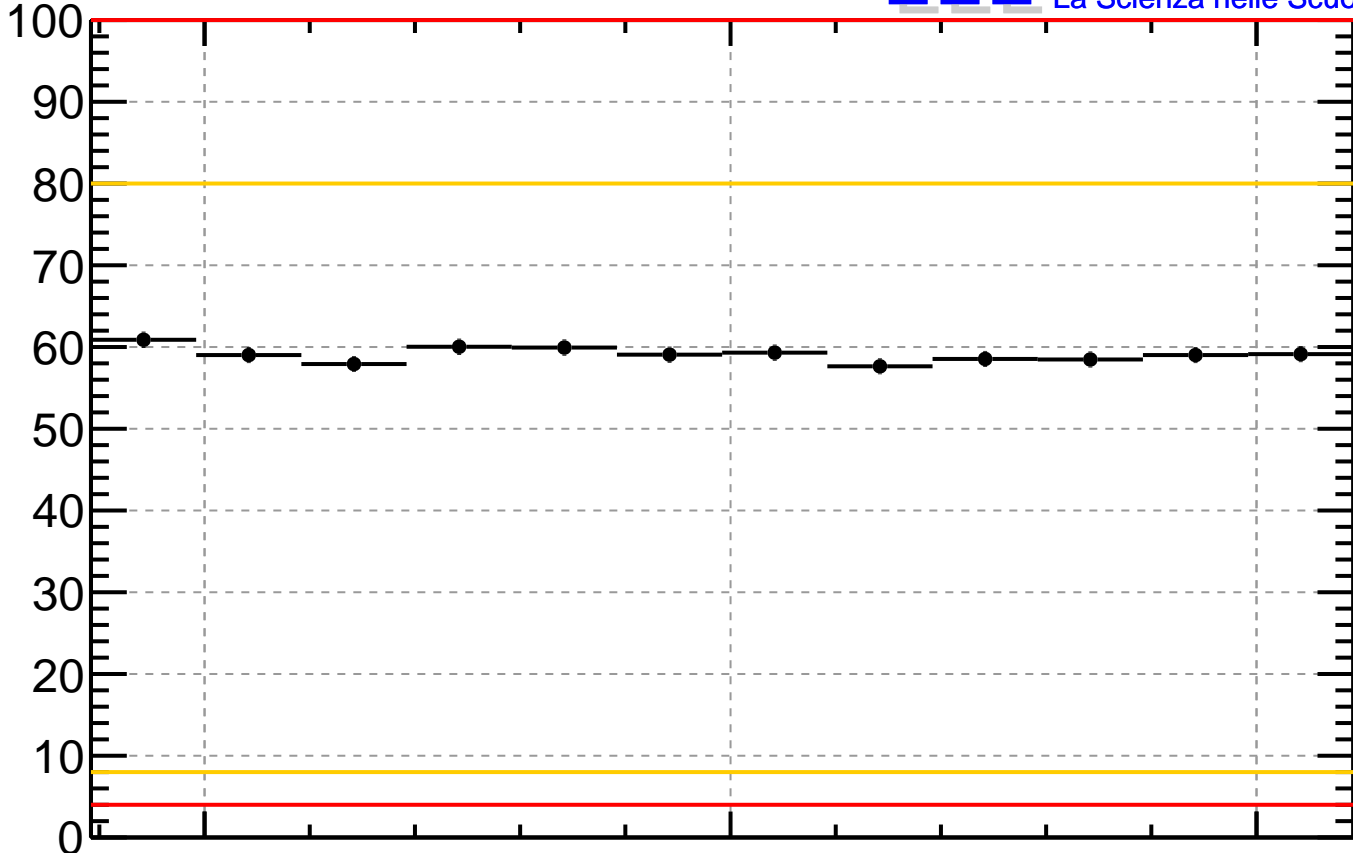

LNLE-01-2023-07-05-00056

Rate events with hits [Hz]

05/07/23  
09:55:00

05/07/23  
10:00:00

05/07/23  
10:05:00