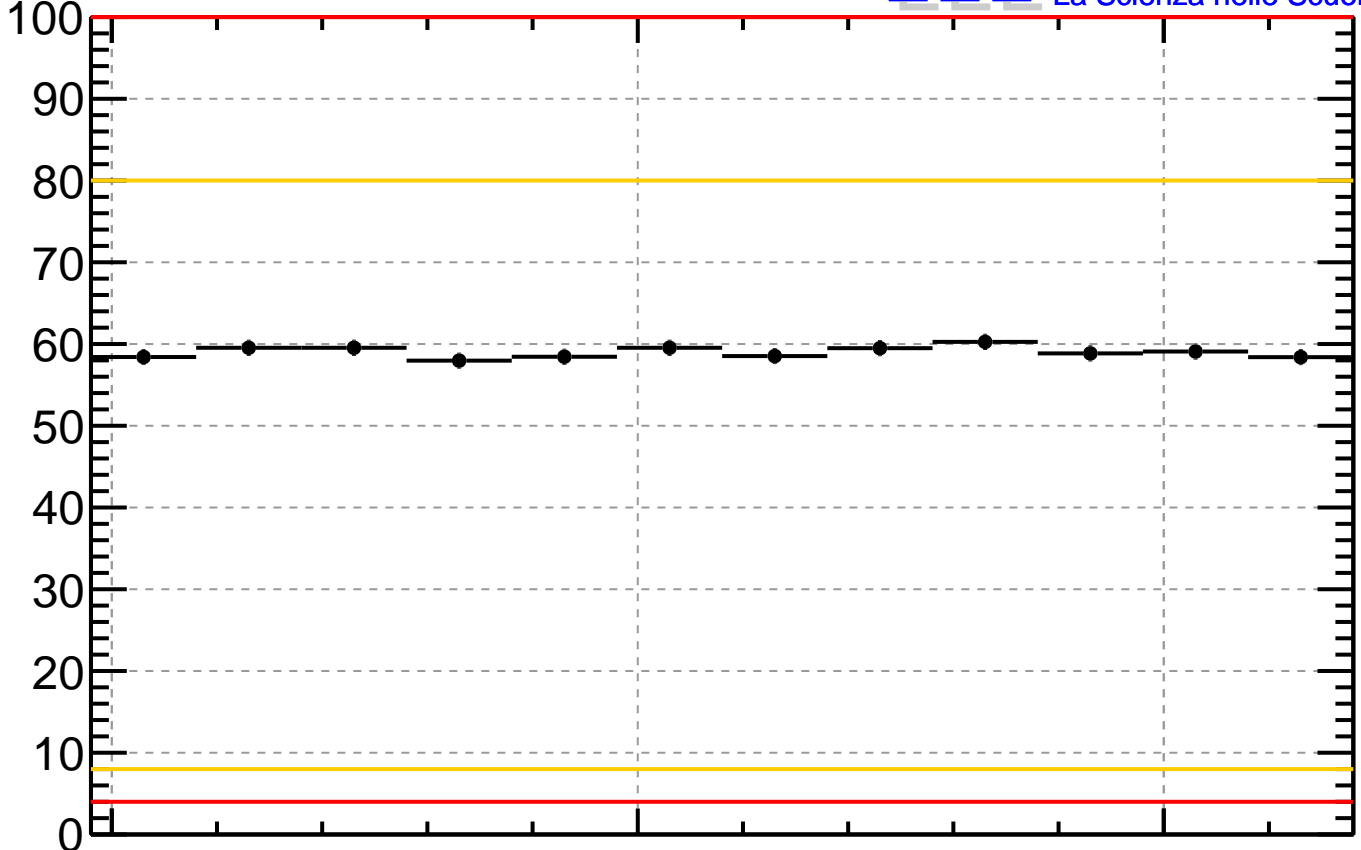

LNLE-01-2023-07-04-00041

Rate events with hits [Hz]

04/07/23
16:05:00

04/07/23
16:10:00

04/07/23
16:15:00