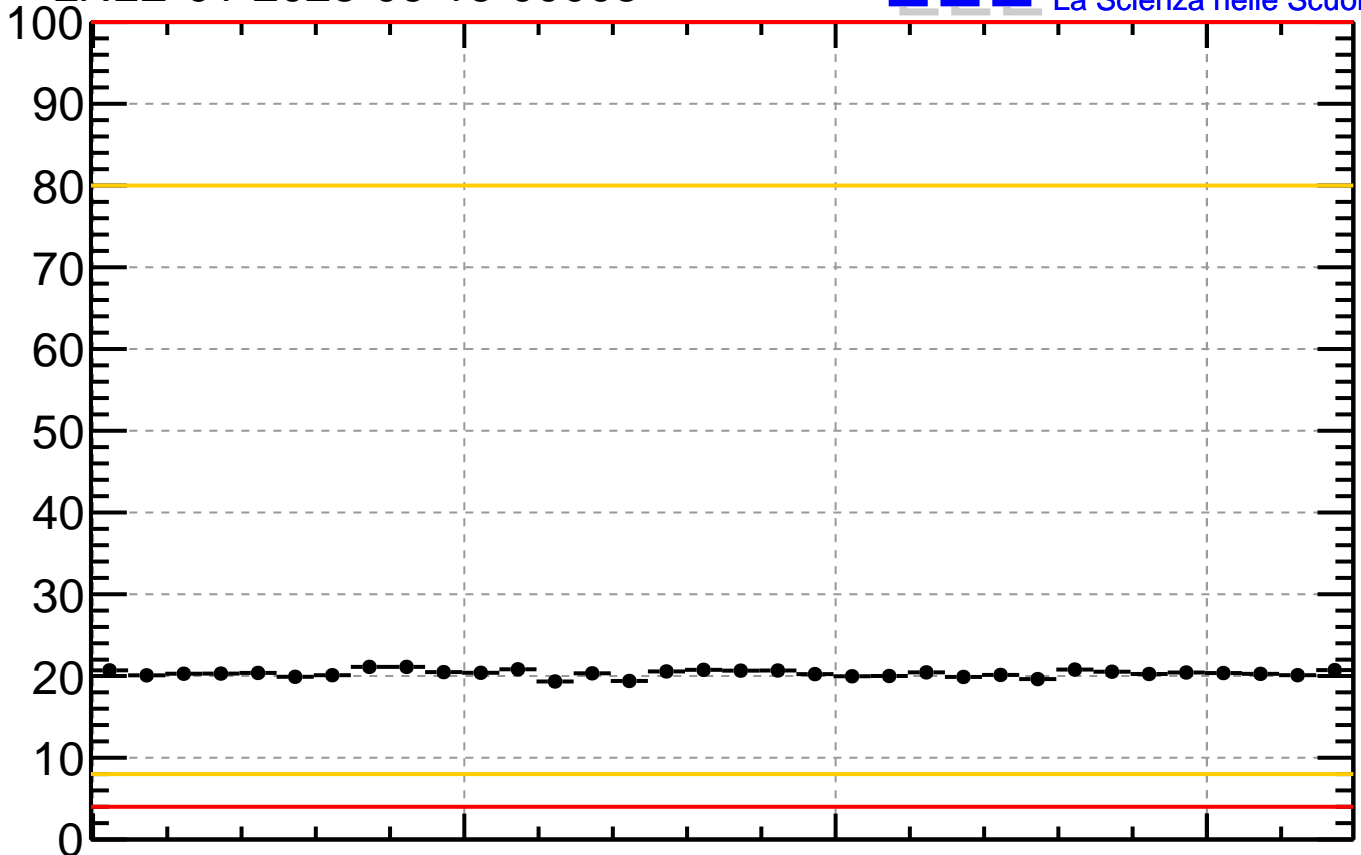

LNLE-01-2023-06-16-00003

Rate events with hits [Hz]

15/06/23 23:10:00      15/06/23 23:20:00      15/06/23 23:30:00      15/06/23 23:40:00