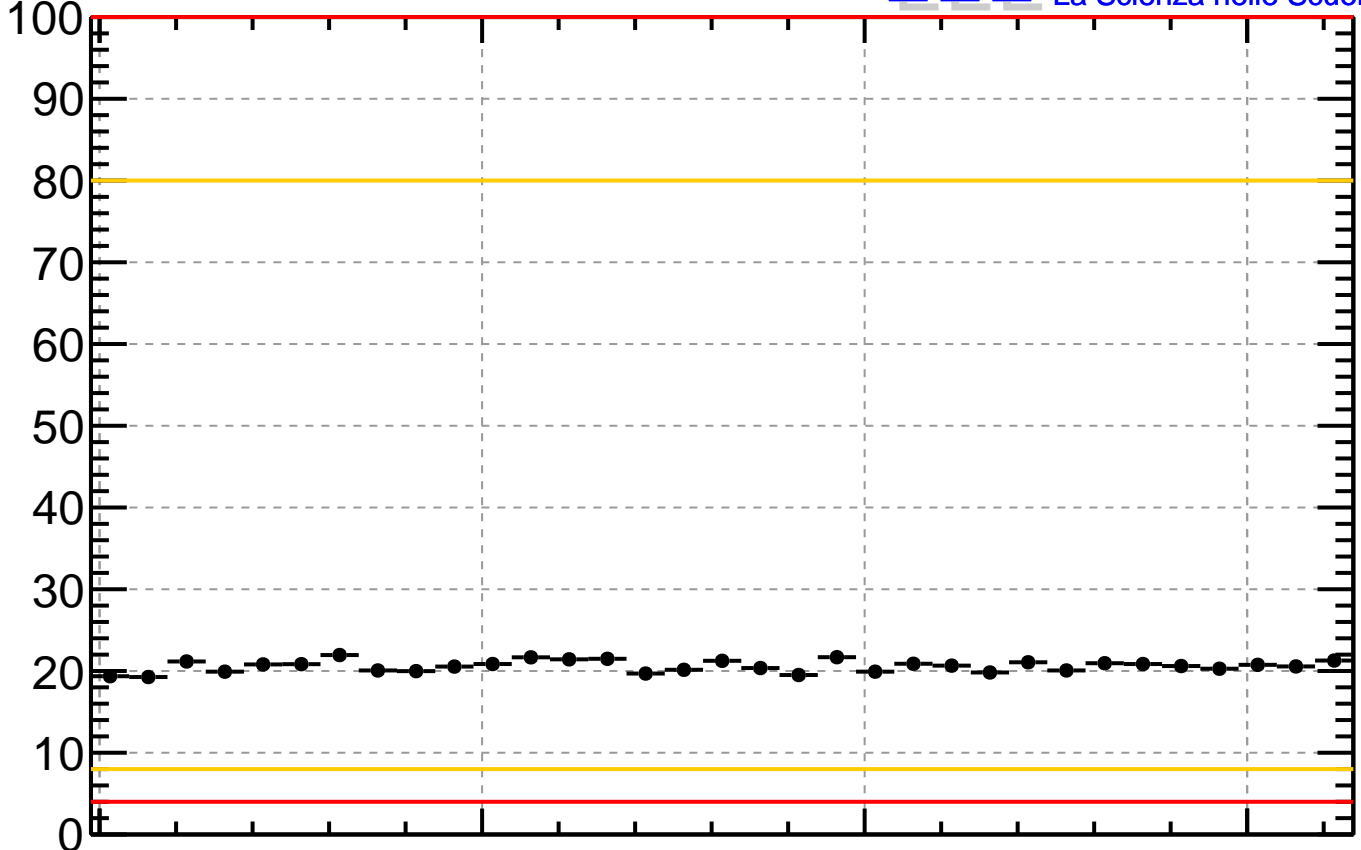

LNLE-01-2023-06-15-00021

Rate events with hits [Hz]

15/06/23 19:30:00      15/06/23 19:40:00      15/06/23 19:50:00      15/06/23 20:00:00