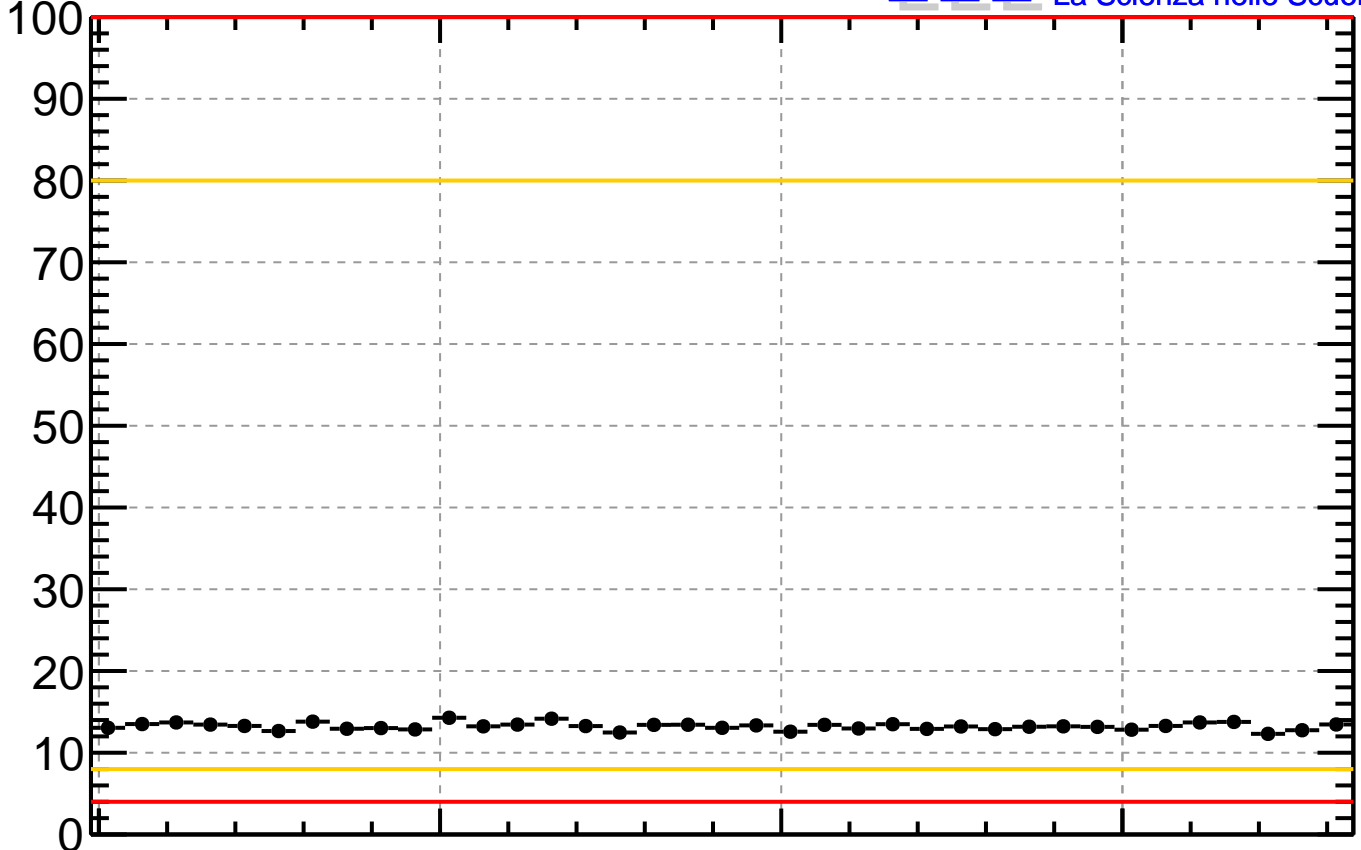

CATA-02-2015-03-29-00032

Rate events with hits [Hz]

29/03/15 14:20:00      29/03/15 14:30:00      29/03/15 14:40:00      29/03/15 14:50:00